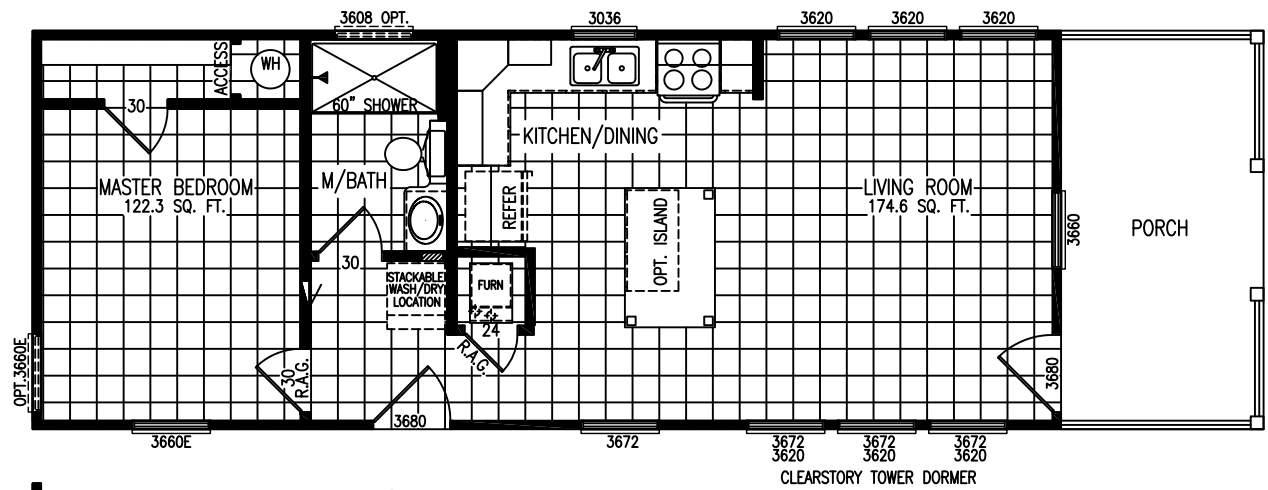

smart COTTAGE

Starling D40EP8

16 x 48 (52) Overall w/ 8' Porch
 15'6" x 48 Box 620 Lvg.Sq.Ft.
 1 Bedroom 1 Bath
 16 x 56/58 (62) Overall w/ Opt. 8'/10' Rear Porch
 Rev. 10-9-19

Due to continued improvements and material change, specifications may change without notice