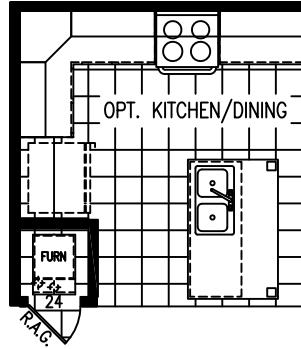

smart COTTAGE

Starling D40EP8

16 x 48 (52) Overall w/ 8' Porch
 15'6" x 48 Box 620 Lvg.Sq.Ft.
 1 Bedroom 1 Bath
 16 x 56/58 (62) Overall w/ Opt. 8'/10' Rear Porch
 Rev. 10-9-19

Due to continued improvements and material change, specifications may change without notice