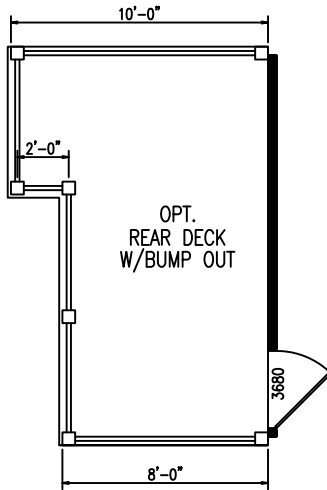

smart COTTAGE

Starling D40EP8

16 x 48 (52) Overall w/ 8' Porch
 15'6" x 48 Box 620 Lvg.Sq.Ft.
 1 Bedroom 1 Bath
 16 x 56/58 (62) Overall w/ Opt. 8'/10' Rear Porch
 Rev. 10-9-19

Due to continued improvements and material change, specifications may change without notice