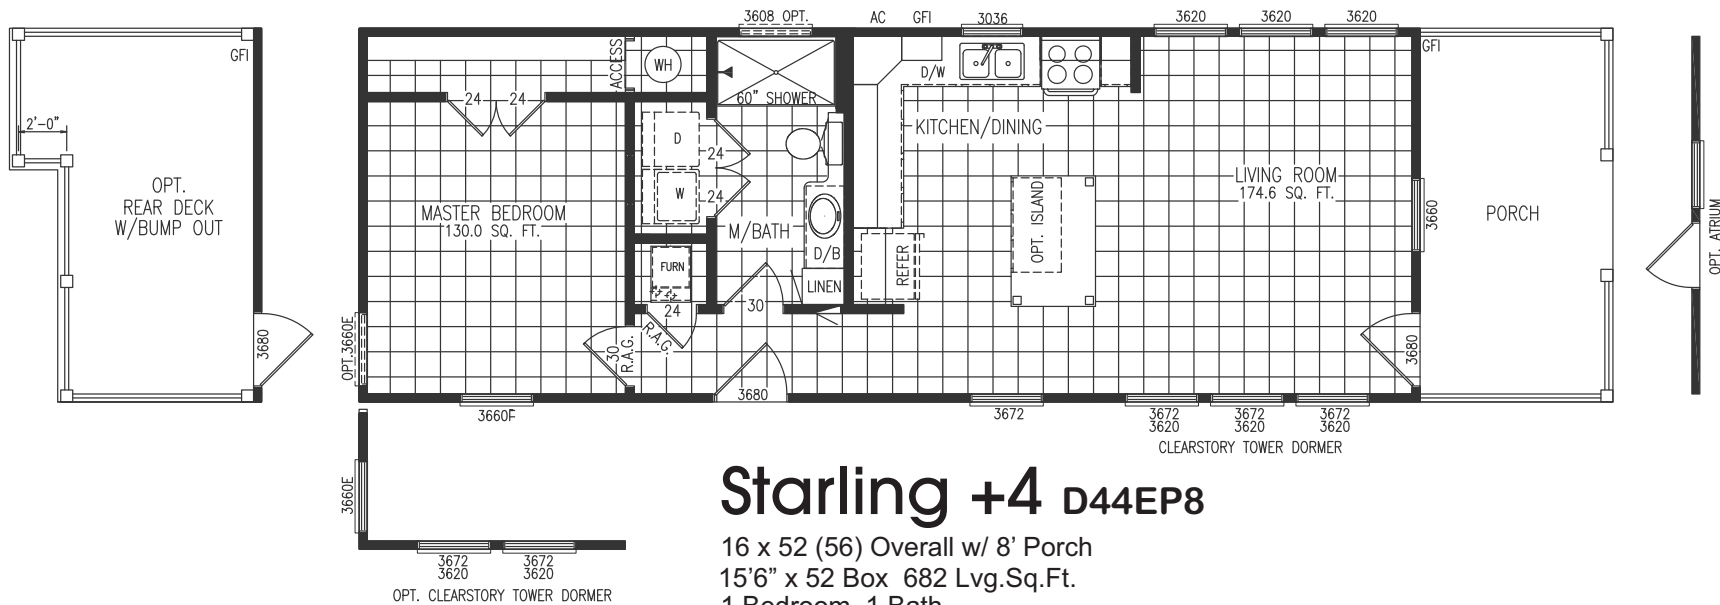

smart COTTAGE

Starling +4 D44EP8

16 x 52 (56) Overall w/ 8' Porch
 15'6" x 52 Box 682 Lvg.Sq.Ft.
 1 Bedroom 1 Bath
 16 x 60/62 (66) Overall w/ Opt. 8'/10' Rear Porch
 Rev. 12-5-19

Due to continued improvements and material change, specifications may change without notice