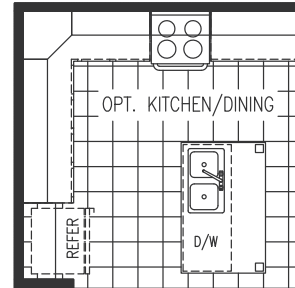

smart COTTAGE

Starling +4 D44EP8

16 x 52 (56) Overall w/ 8' Porch
 15'6" x 52 Box 682 Lvg.Sq.Ft.
 1 Bedroom 1 Bath
 16 x 60/62 (66) Overall w/ Opt. 8'/10' Rear Porch
 Rev. 12-5-19

Due to continued improvements and material change, specifications may change without notice