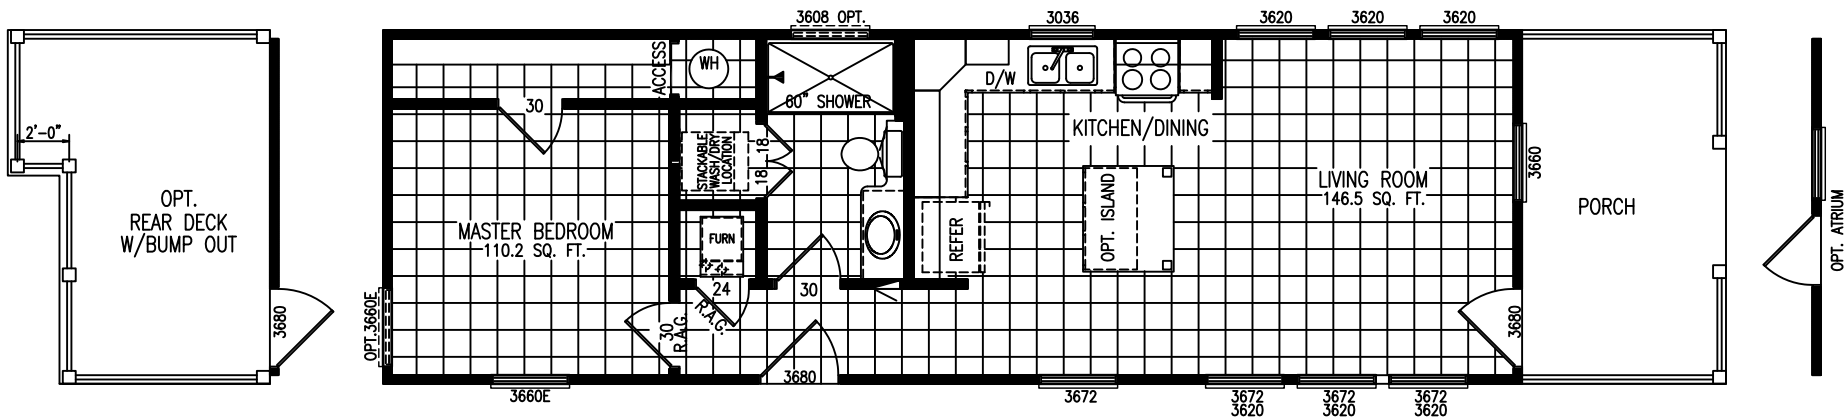

smart COTTAGE

Sandpiper c44EP8

14 x 52 (56) Overall w/ 8' Porch
 13'8" x 52 Box 601 Lvg.Sq.Ft.
 1 Bedroom 1 Bath
 14 x 60/62 (66) Overall w/ Opt. 8'/10' Rear Porch
 Rev. 10-9-19

Due to continued improvements and material change, specifications may change without notice