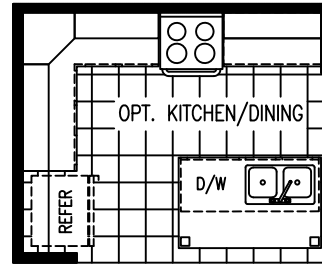

smart COTTAGE

Sandpiper c44EP8

14 x 52 (56) Overall w/ 8' Porch
 13'8" x 52 Box 601 Lvg.Sq.Ft.
 1 Bedroom 1 Bath
 14 x 60/62 (66) Overall w/ Opt. 8'/10' Rear Porch
 Rev. 10-9-19

Due to continued improvements and material change, specifications may change without notice