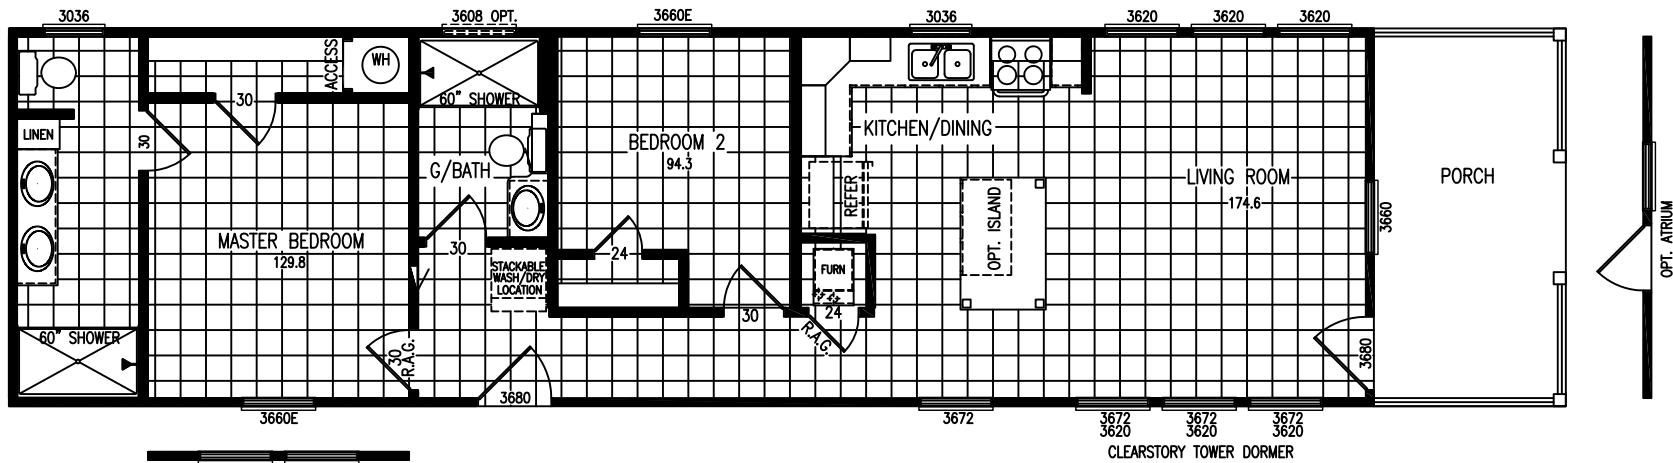

smart COTTAGE

Robin D56EP8
16 x 64 (68) Overall w/ 8' Porch
15'6" x 64 Box 868 Lvg.Sq.Ft.
2 Bedroom 2 Bath
Rev. 10-9-19

Due to continued improvements and material change, specifications may change without notice