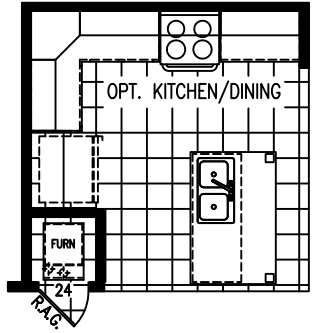

smart COTTAGE

Robin D56EP8
16 x 64 (68) Overall w/ 8' Porch
15'6" x 64 Box 868 Lvg.Sq.Ft.
2 Bedroom 2 Bath
Rev. 10-9-19

Due to continued improvements and material change, specifications may change without notice