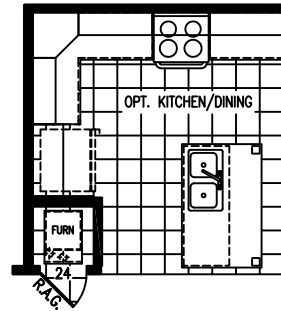

smart COTTAGE

Mockingbird D50EP8

16 x 58 (62) Overall w/ 8' Porch
 15'6" x 58 Box 775 Lvg.Sq.Ft.
 2 Bedroom 1 Bath
 16 x 66/68 (68) Overall w/ Opt. 8'/10' Rear Porch
 Rev. 10-9-19

Due to continued improvements and material change, specifications may change without notice