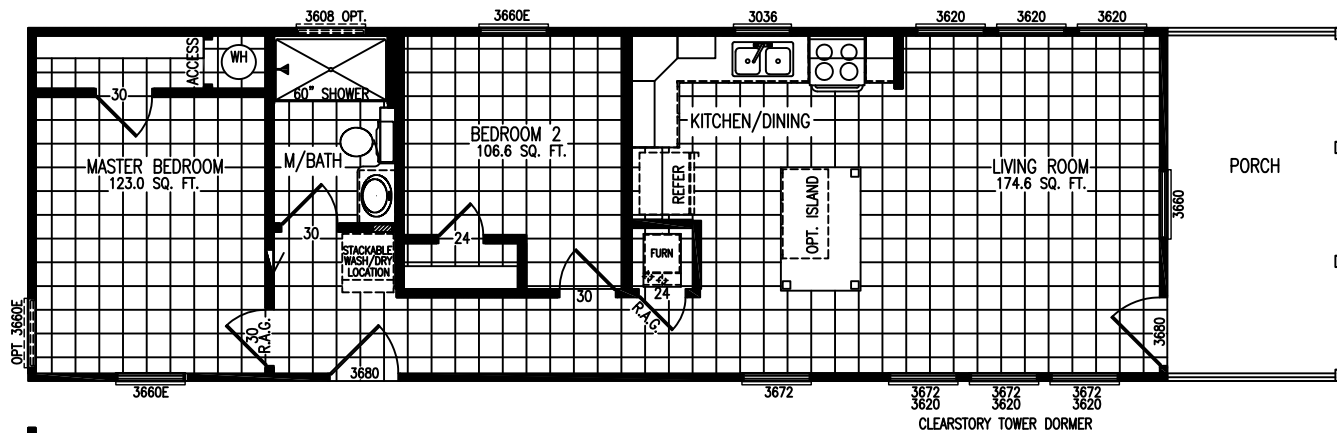

smart COTTAGE

Mockingbird D50EP8

16 x 58 (62) Overall w/ 8' Porch
 15'6" x 58 Box 775 Lvg.Sq.Ft.
 2 Bedroom 1 Bath
 16 x 66/68 (68) Overall w/ Opt. 8'/10' Rear Porch
 Rev. 10-9-19

Due to continued improvements and material change, specifications may change without notice