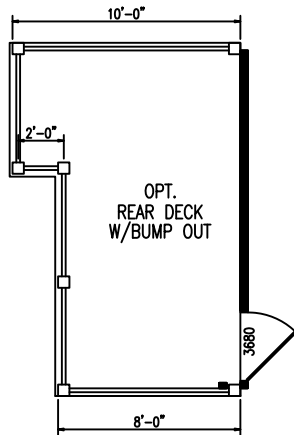

smart COTTAGE

Mockingbird D50EP8

16 x 58 (62) Overall w/ 8' Porch
 15'6" x 58 Box 775 Lvg.Sq.Ft.
 2 Bedroom 1 Bath
 16 x 66/68 (68) Overall w/ Opt. 8'/10' Rear Porch
 Rev. 10-9-19

Due to continued improvements and material change, specifications may change without notice