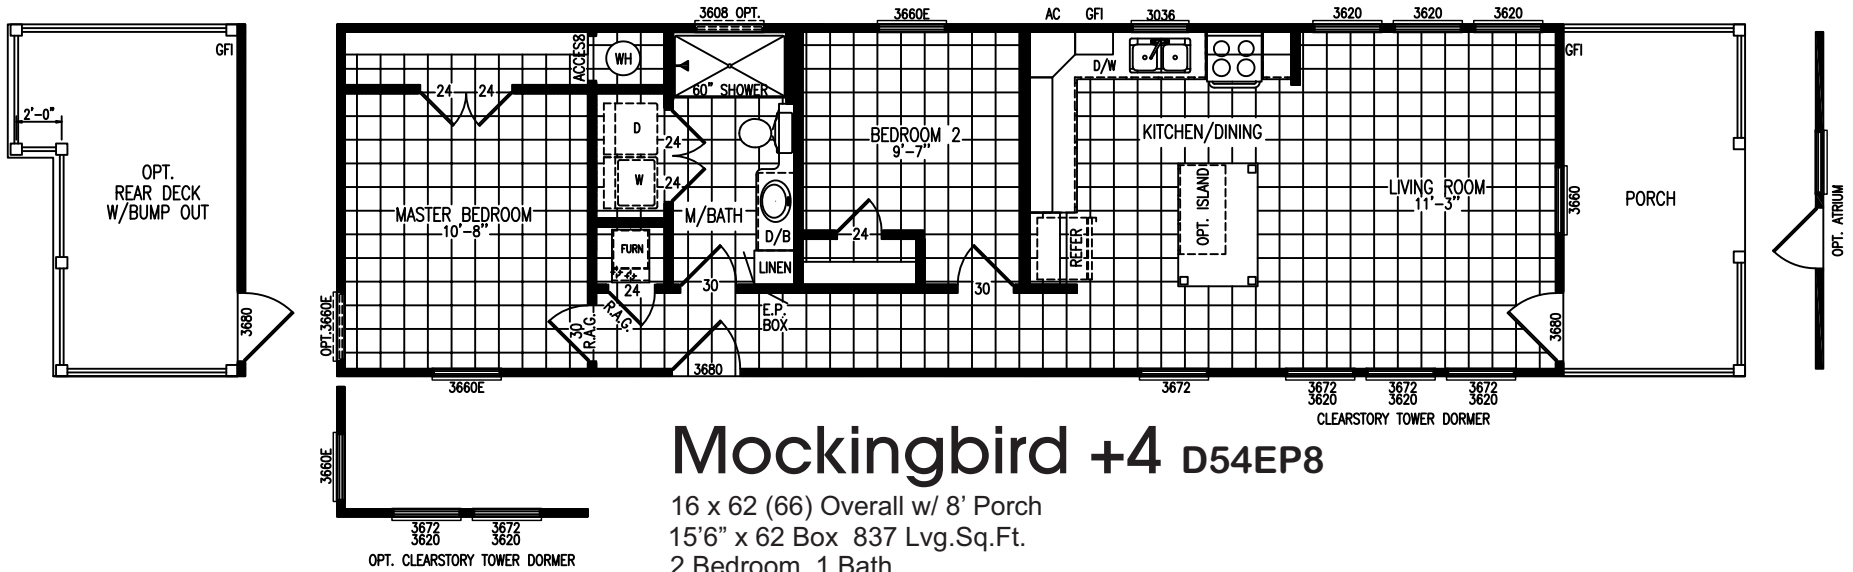

smart COTTAGE

Mockingbird +4 D54EP8

16 x 62 (66) Overall w/ 8' Porch
 15'6" x 62 Box 837 Lvg.Sq.Ft.
 2 Bedroom 1 Bath
 16 x 70/72 (76) Overall w/ Opt. 8'/10' Rear Porch
 Rev. 5-7-20

Due to continued improvements and material change, specifications may change without notice