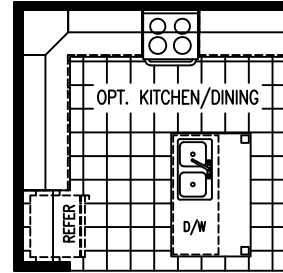

smart COTTAGE

Mockingbird +4 D54EP8

16 x 62 (66) Overall w/ 8' Porch
 15'6" x 62 Box 837 Lvg.Sq.Ft.
 2 Bedroom 1 Bath
 16 x 70/72 (76) Overall w/ Opt. 8'/10' Rear Porch
 Rev. 5-7-20

Due to continued improvements and material change, specifications may change without notice