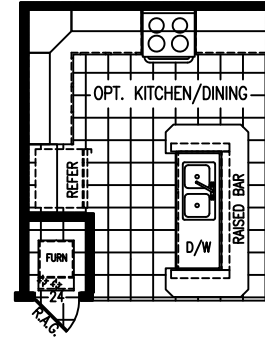

## Heron +4 J54EP8

18 x 62 (66) Overall w/ 8' Porch  
 17'6" x 62 Box 945 Lvg.Sq.Ft.  
 2 Bedroom 1 Bath  
 18 x 70/72 (76) Overall w/ Opt. 8'/10' Rear Porch  
 Rev. 5-7-20

Due to continued improvements and material change, specifications may change without notice