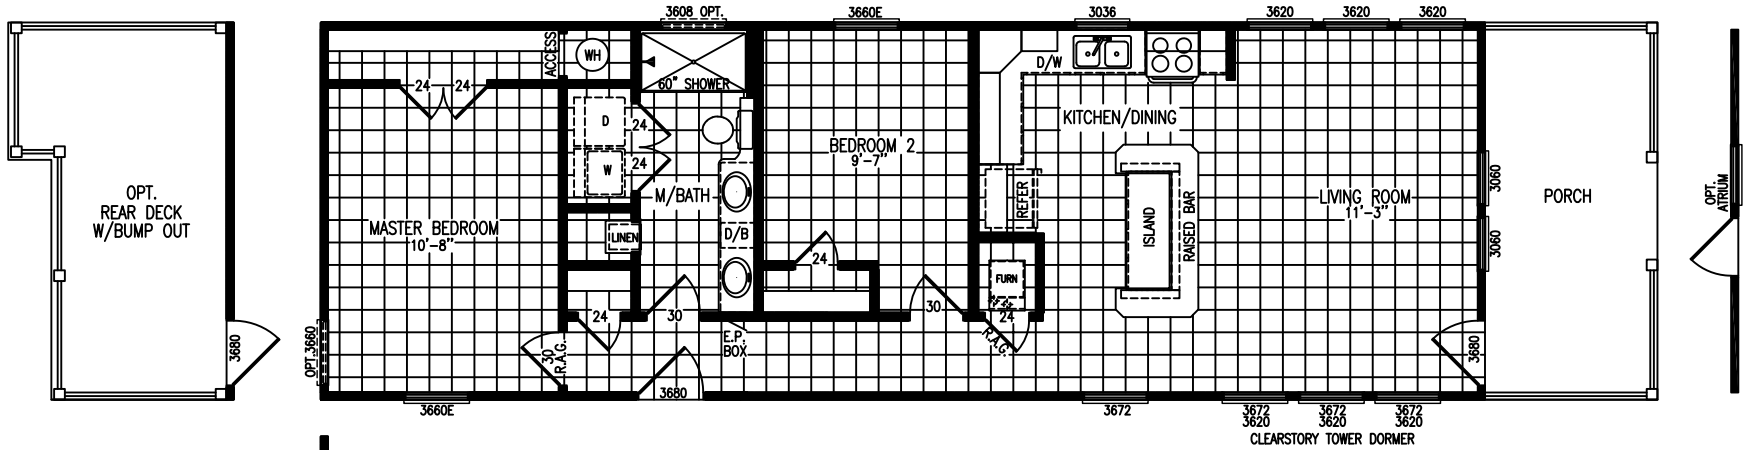

## Heron +4 J54EP8

18 x 62 (66) Overall w/ 8' Porch  
 17'6" x 62 Box 945 Lvg.Sq.Ft.  
 2 Bedroom 1 Bath  
 18 x 70/72 (76) Overall w/ Opt. 8'/10' Rear Porch  
 Rev. 5-7-20

Due to continued improvements and material change, specifications may change without notice