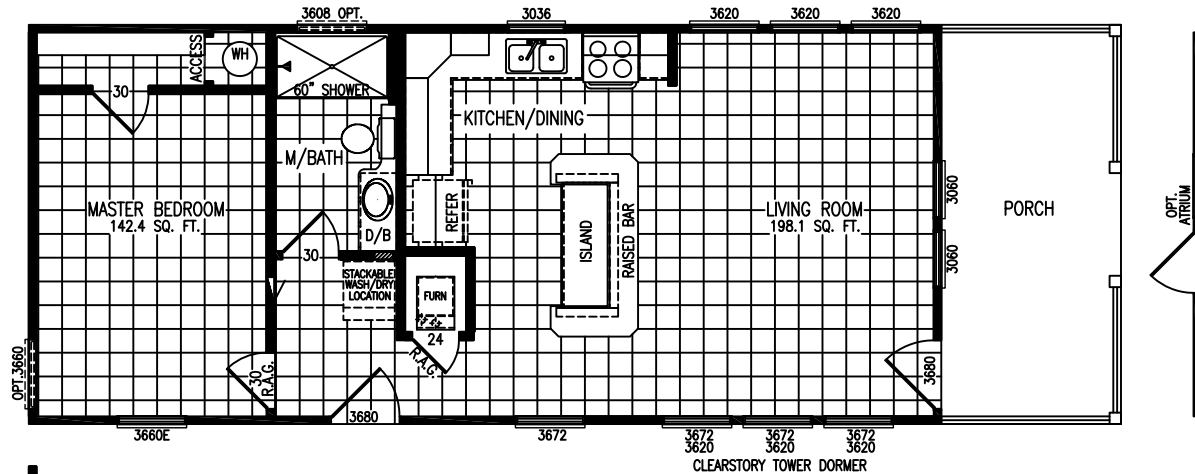

smart COTTAGE

Egret J40EP8

18 x 48 (52) Overall w/ 8' Porch
 17'6" x 48 Box 700 Lvg.Sq.Ft.
 1 Bedroom 1 Bath
 18 x 56/58 (62) Overall w/ Opt. 8'/10' Rear Porch
 Rev. 10-9-19

Due to continued improvements and material change, specifications may change without notice