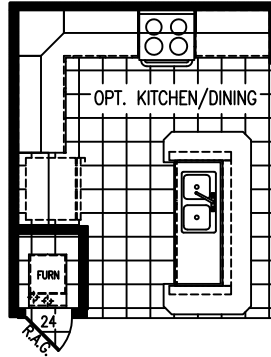

smart COTTAGE

Egret J40EP8

18 x 48 (52) Overall w/ 8' Porch
 17'6" x 48 Box 700 Lvg.Sq.Ft.
 1 Bedroom 1 Bath
 18 x 56/58 (62) Overall w/ Opt. 8'/10' Rear Porch
 Rev. 10-9-19

Due to continued improvements and material change, specifications may change without notice