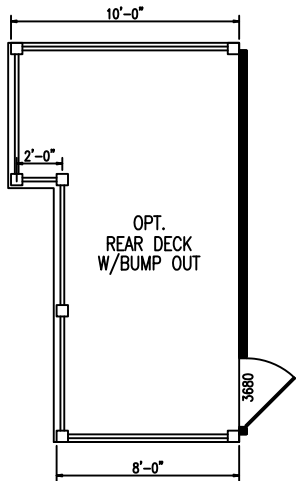

smart COTTAGE

Egret J40EP8

18 x 48 (52) Overall w/ 8' Porch
 17'6" x 48 Box 700 Lvg.Sq.Ft.
 1 Bedroom 1 Bath
 18 x 56/58 (62) Overall w/ Opt. 8'/10' Rear Porch
 Rev. 10-9-19

Due to continued improvements and material change, specifications may change without notice