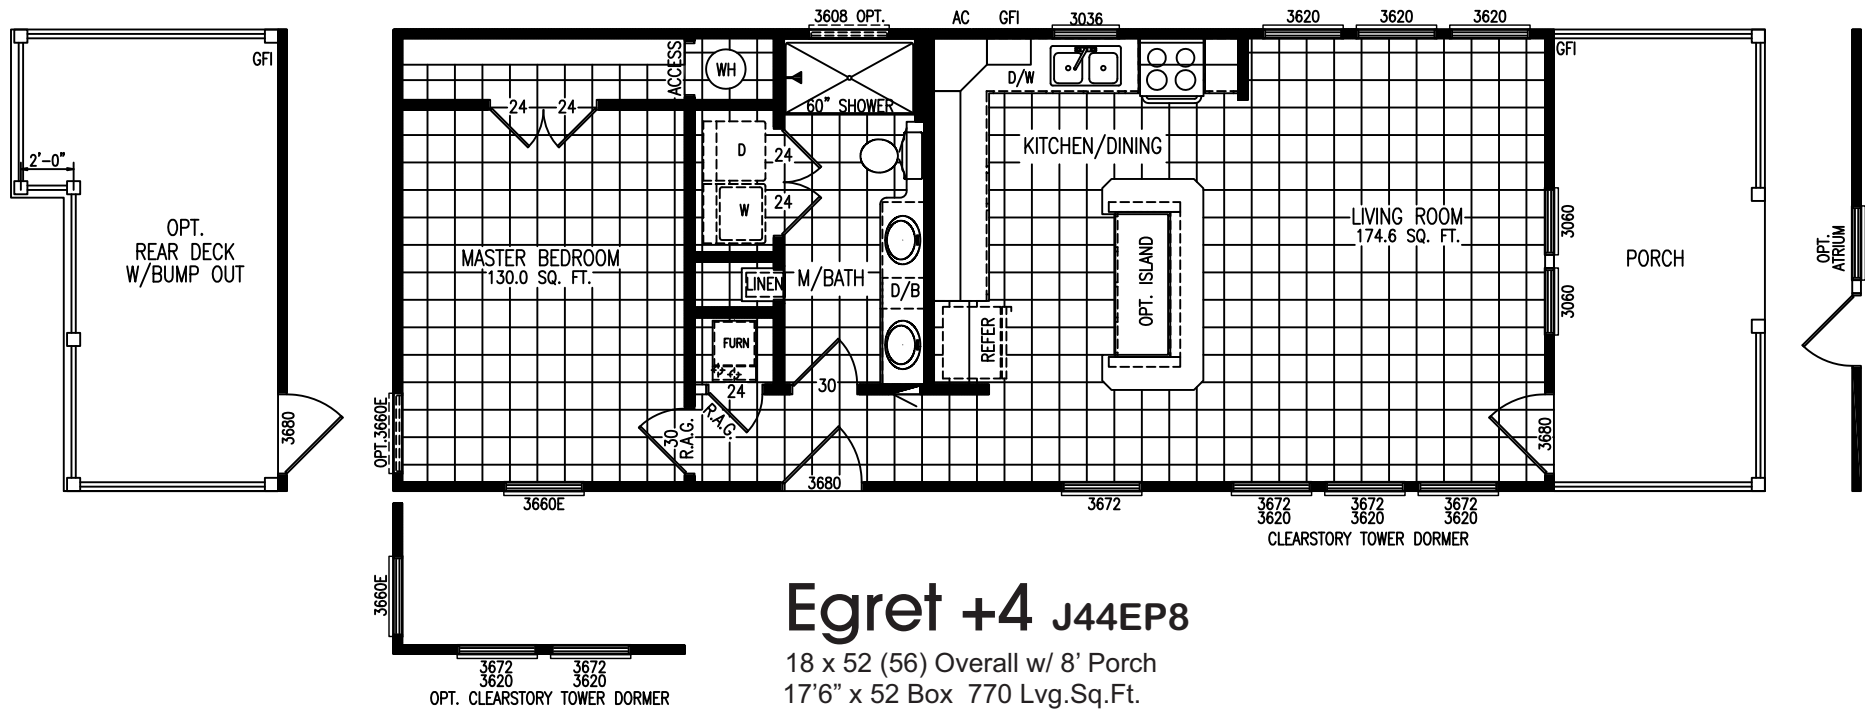

smart COTTAGE

Egret +4 J44EP8

18 x 52 (56) Overall w/ 8' Porch
 17'6" x 52 Box 770 Lvg.Sq.Ft.
 1 Bedroom 1 Bath
 18 x 60/62 (66) Overall w/ Opt. 8'/10' Rear Porch
 Rev. 3-6-20

Due to continued improvements and material change, specifications may change without notice